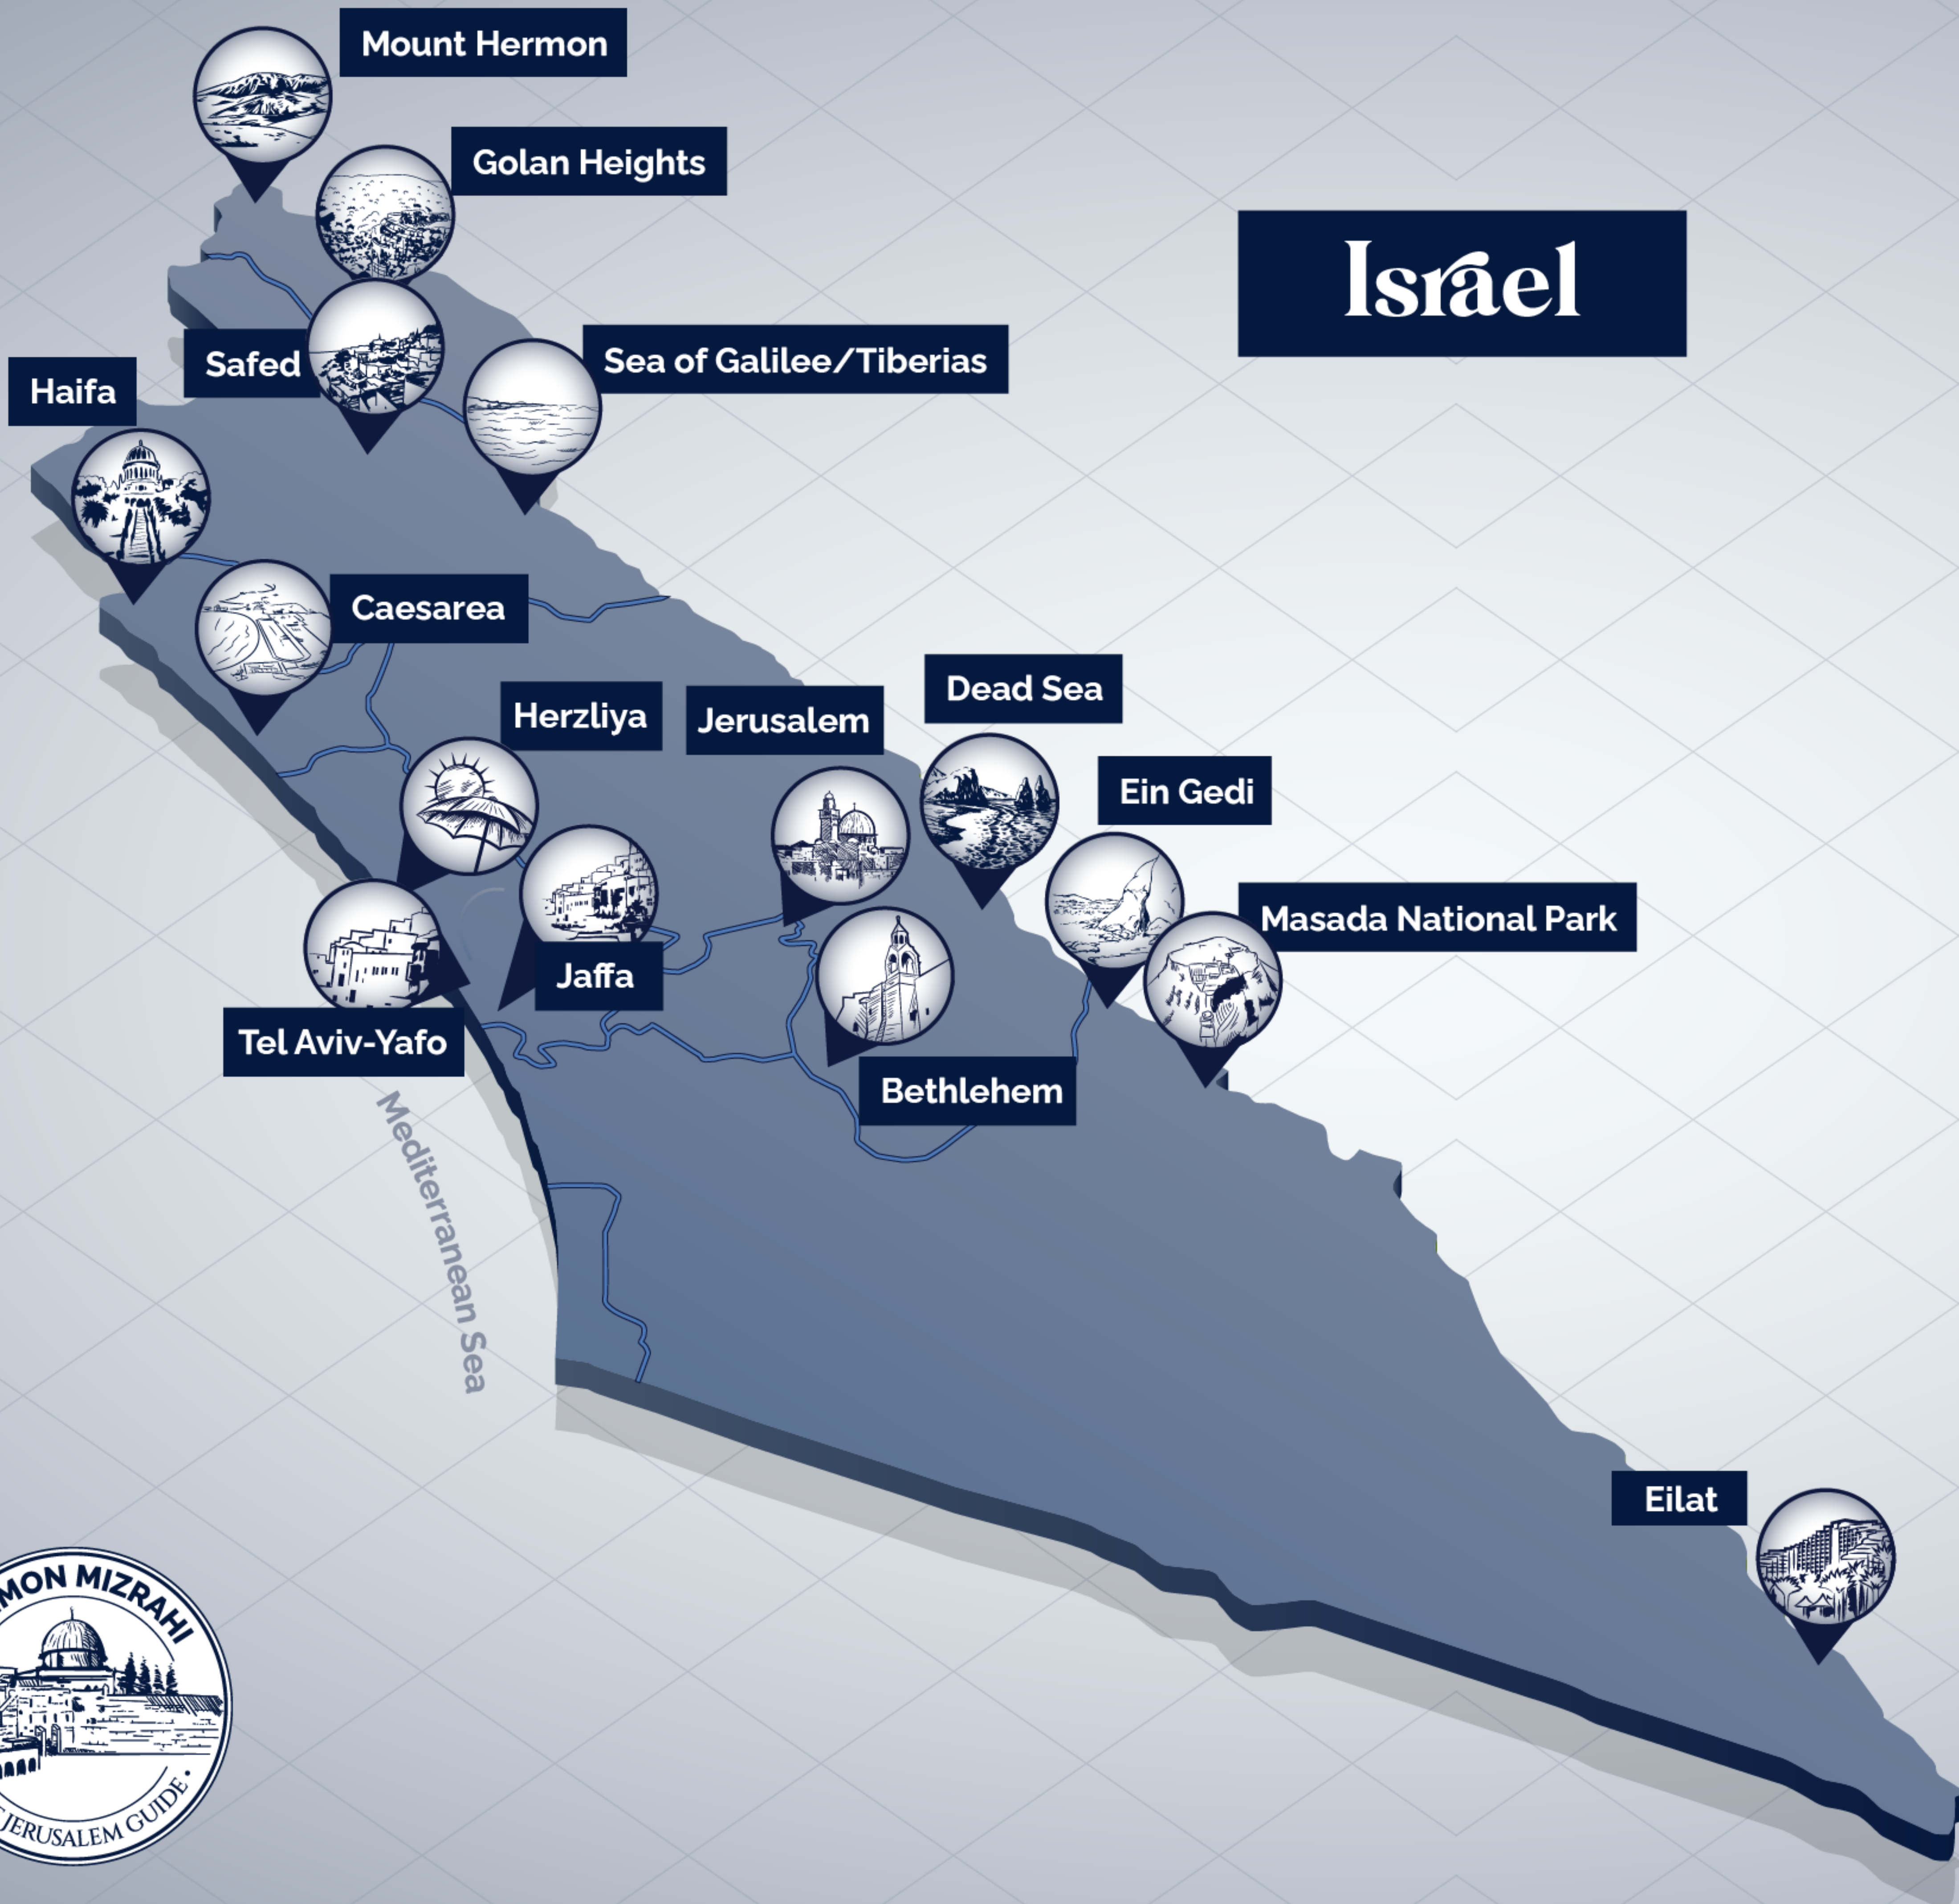

## Map Legend

- |  |                      |  |                         |
|--|----------------------|--|-------------------------|
|  | Masada National Park |  | Caesarea                |
|  | Ein Gedi             |  | Haifa                   |
|  | Bethlehem            |  | Tel Aviv-Yafo           |
|  | Jerusalem            |  | Sea of Galilee/Tiberias |
|  | Dead Sea             |  | Safed                   |
|  | Jaffa                |  | Golan Heights           |
|  | Herzliya             |  | Mount Hermon            |
|  | Eilat                |  |                         |

# Old City / Jerusalem

Central Station

Machaneh Yehudah Market

Jaffa Street

The Garden Tomb Jerusalem

Damascus Gate

Zedekiah's Cave

Muslim Quarter

Mamilla Mall

Via Dolorosa

Via Dolorosa Street

Gethsemane

Church of the Holy Sepulchre

Little Western Wall

Temple Mount

Church of Mary Magdalene

Hurva Synagogue

The Davidson Center

City of David

Montefiore Windmill

Zion Gate

King David's Tomb

Mount Zion

The First Station