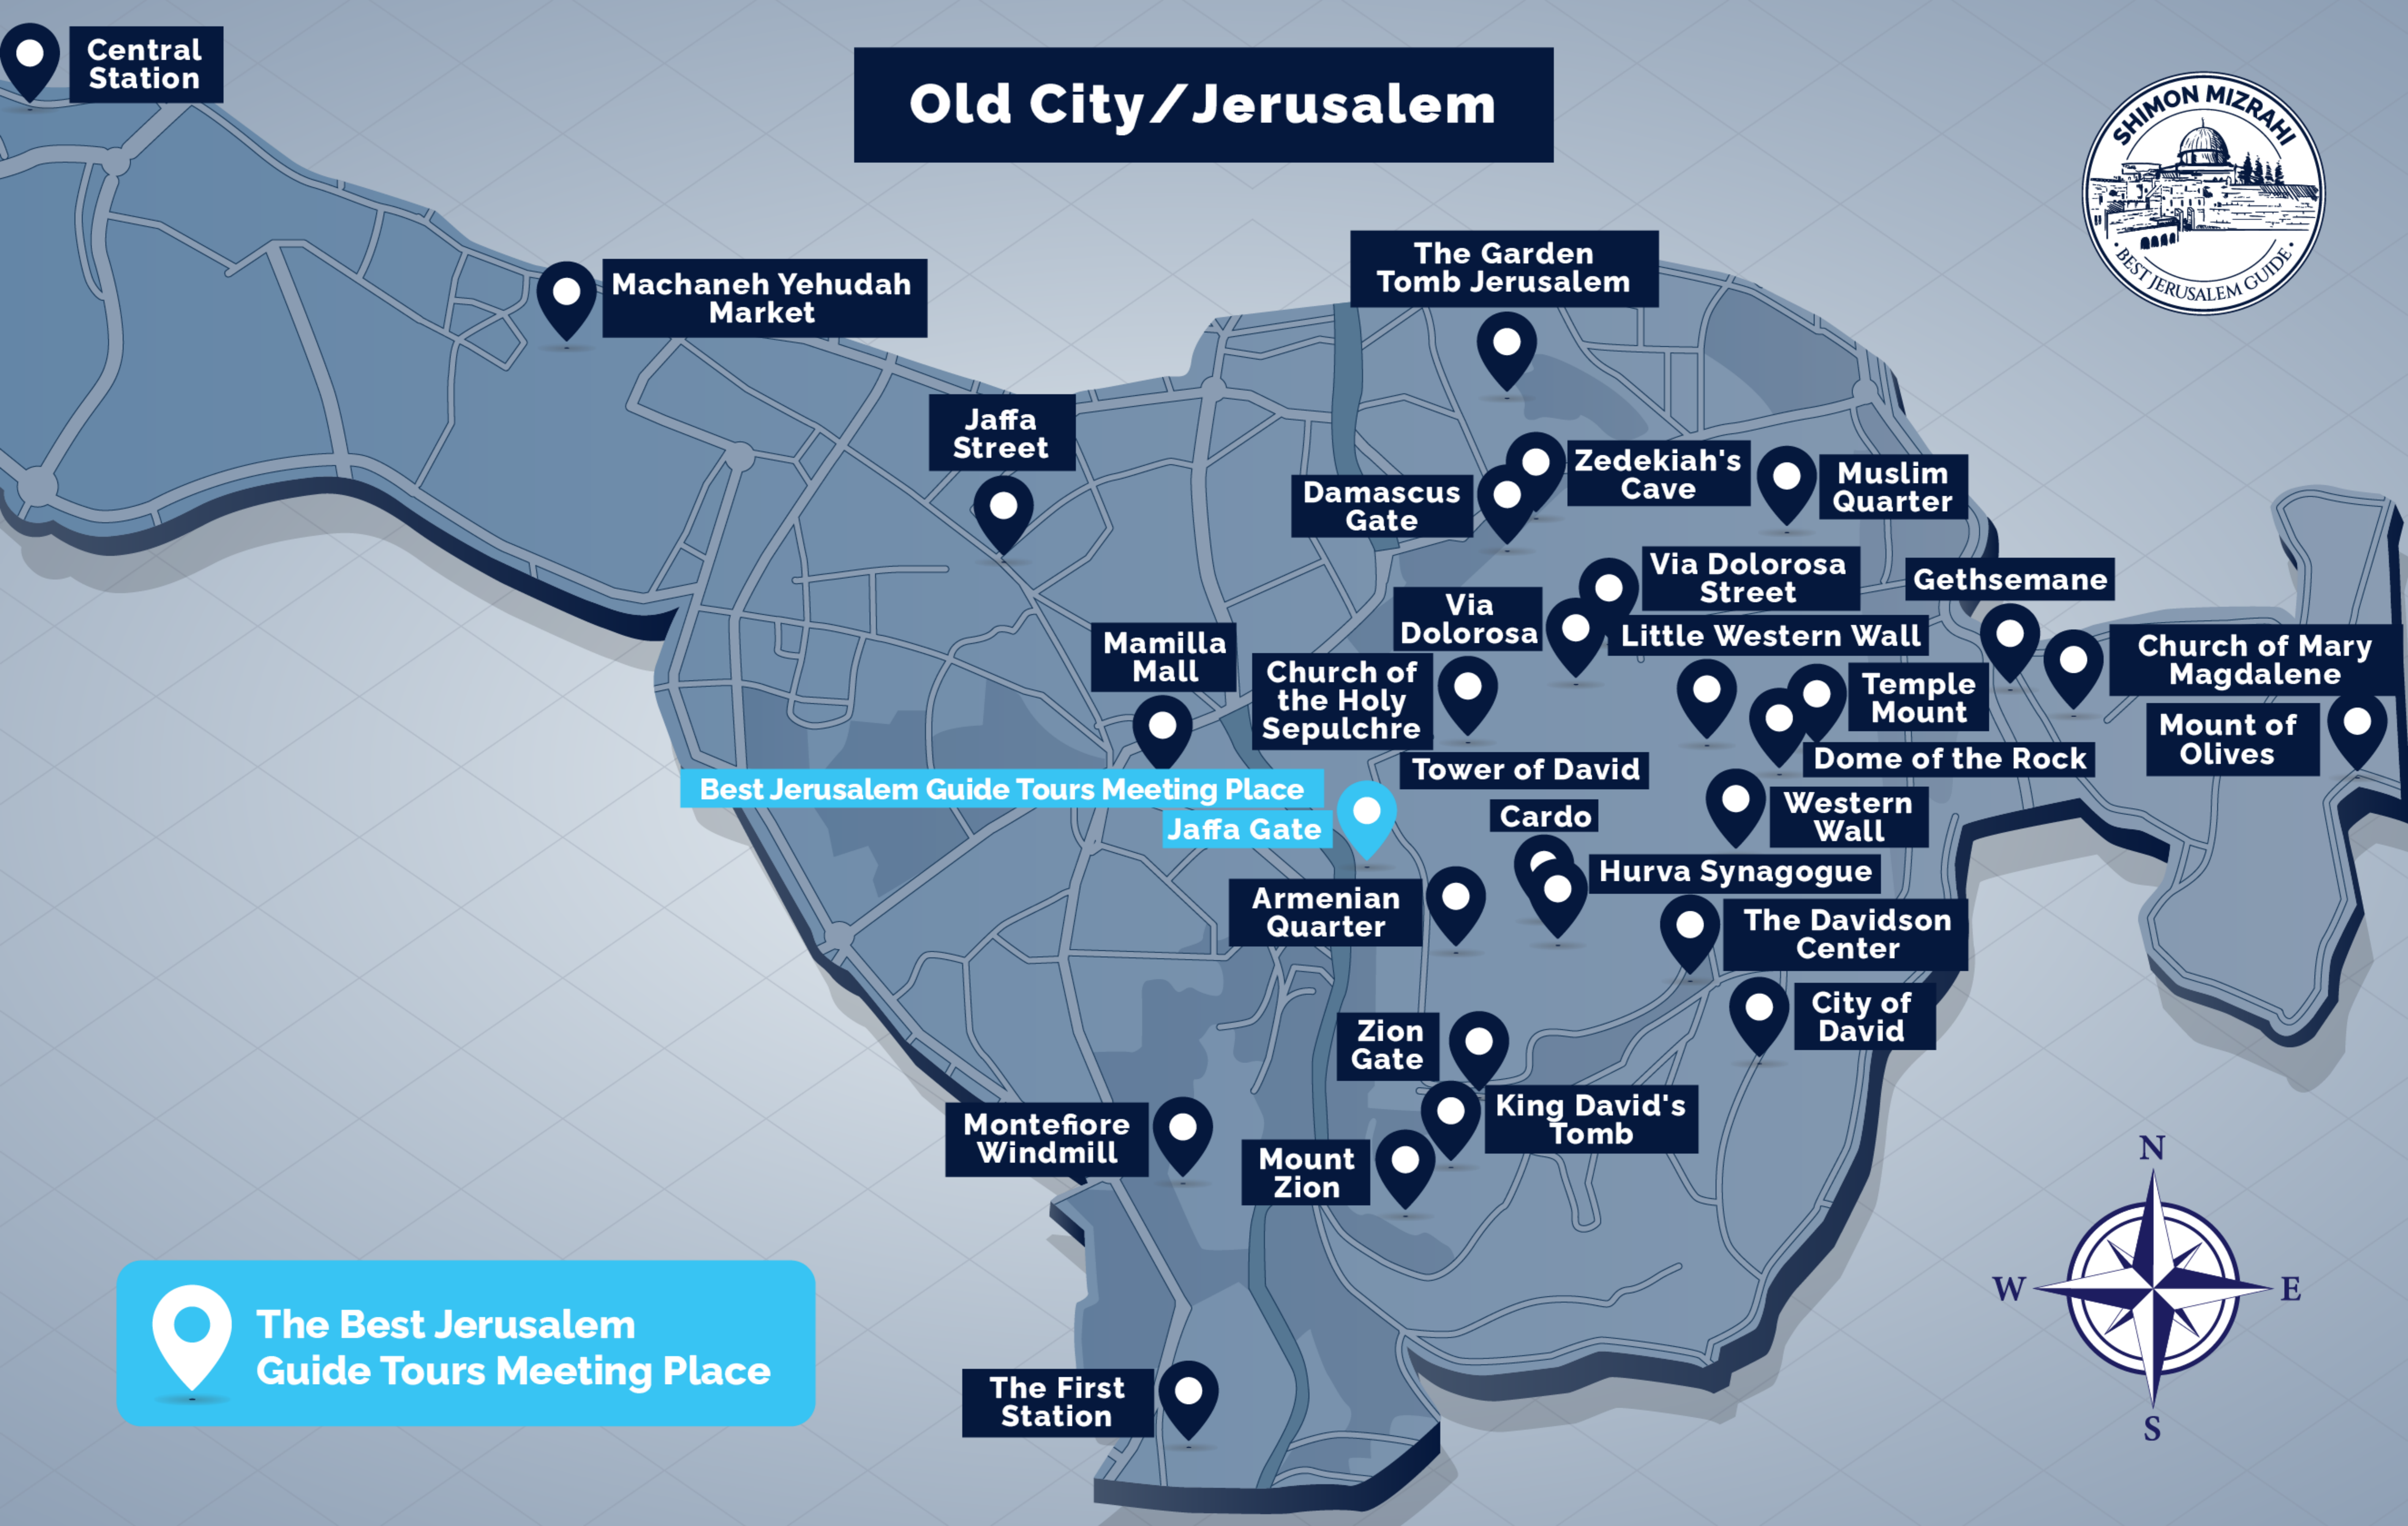

## Map Legend

- |  |                      |  |                         |
|--|----------------------|--|-------------------------|
|  | Masada National Park |  | Caesarea                |
|  | Ein Gedi             |  | Haifa                   |
|  | Bethlehem            |  | Tel Aviv-Yafo           |
|  | Jerusalem            |  | Sea of Galilee/Tiberias |
|  | Dead Sea             |  | Safed                   |
|  | Jaffa                |  | Golan Heights           |
|  | Herzliya             |  | Mount Hermon            |
|  | Eilat                |  |                         |

# Old City / Jerusalem

Central Station

Machaneh Yehudah Market

Jaffa Street

The Garden Tomb Jerusalem

Damascus Gate

Zedekiah's Cave

Muslim Quarter

Mamilla Mall

Via Dolorosa

Via Dolorosa Street

Gethsemane

Church of the Holy Sepulchre

Little Western Wall

Temple Mount

Church of Mary Magdalene

Hurva Synagogue

The Davidson Center

City of David

Montefiore Windmill

Zion Gate

King David's Tomb

Mount Zion

The First Station